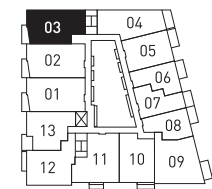

PLAN A

2 BED + 2 BATH

933 sq ft

LEVEL 2

LEVELS 3 - 5

LEVEL 6