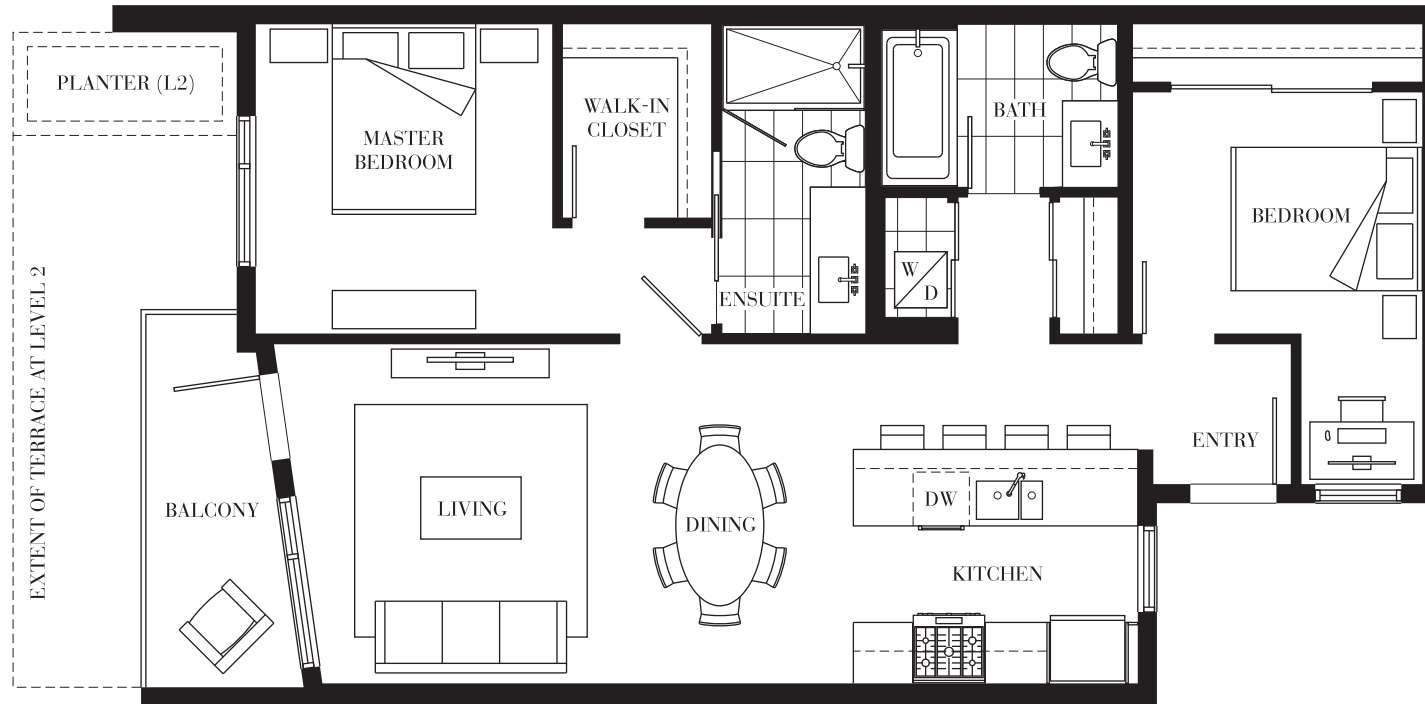

PLAN A

2 BED + 2 BATH

933 sq ft

LEVEL 2

LEVELS 3 - 5

LEVEL 6