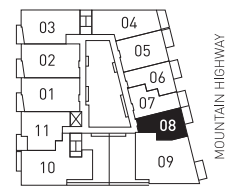

PLAN H

1 BED + 1 BATH

564 sq ft

LEVEL 2

LEVELS 3 - 5

LEVEL 6