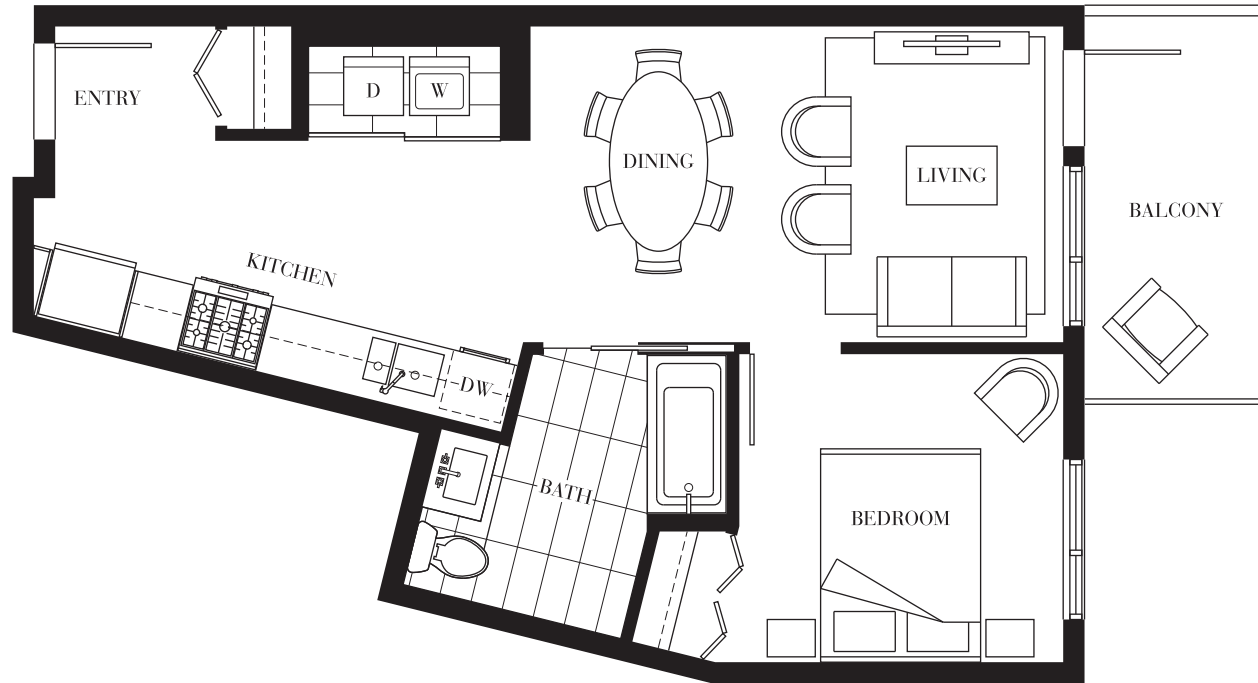

PLAN H

1 BED + 1 BATH

564 sq ft

LEVEL 2

LEVELS 3 - 5

LEVEL 6