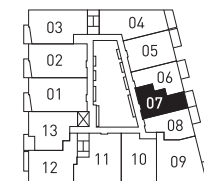

PLAN I2

1 BED + 1 BATH

564 sq ft

CHARLOTTE ROAD

LEVEL 2

CHARLOTTE ROAD

LEVELS 3 - 5

CHARLOTTE ROAD

LEVEL 6