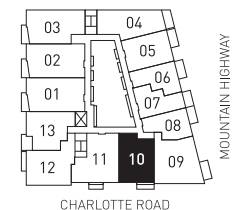

PLAN F

2 BED + 2 BATH

823 sq ft

LEVEL 2

LEVELS 3 - 5