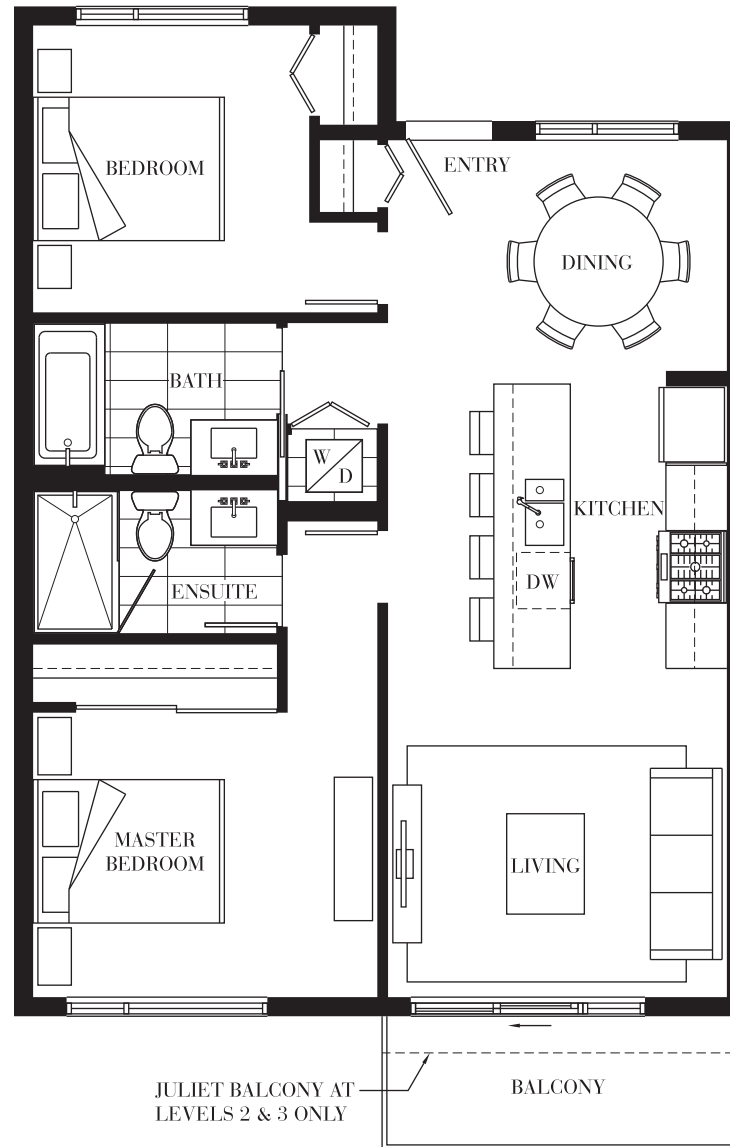

PLAN F

2 BED + 2 BATH

823 sq ft

LEVEL 2

LEVELS 3 - 5